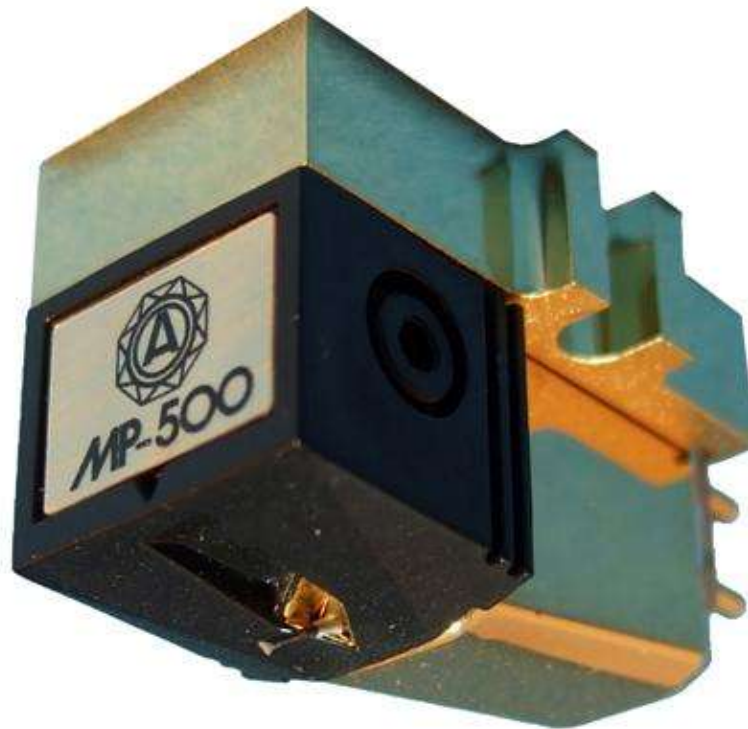

## Nagaoka MP-500

Cartridge model	Nagaoka MP-500
Output Voltage	3,0 mV (5 cm/sec)
Frequency characteristics	20-25.000 Hz
Channel Separation	27 dB (1 KHz)
Channel balance	1.0 dB or less
Load resistance	47 K $\Omega$
Cantilever	Boron
Stylus tip shape/radius	Line contact
Stylus tip material	naked diamond
Stylus pressure	1,3 – 1,8 g
Cartridge weight	8,0 g